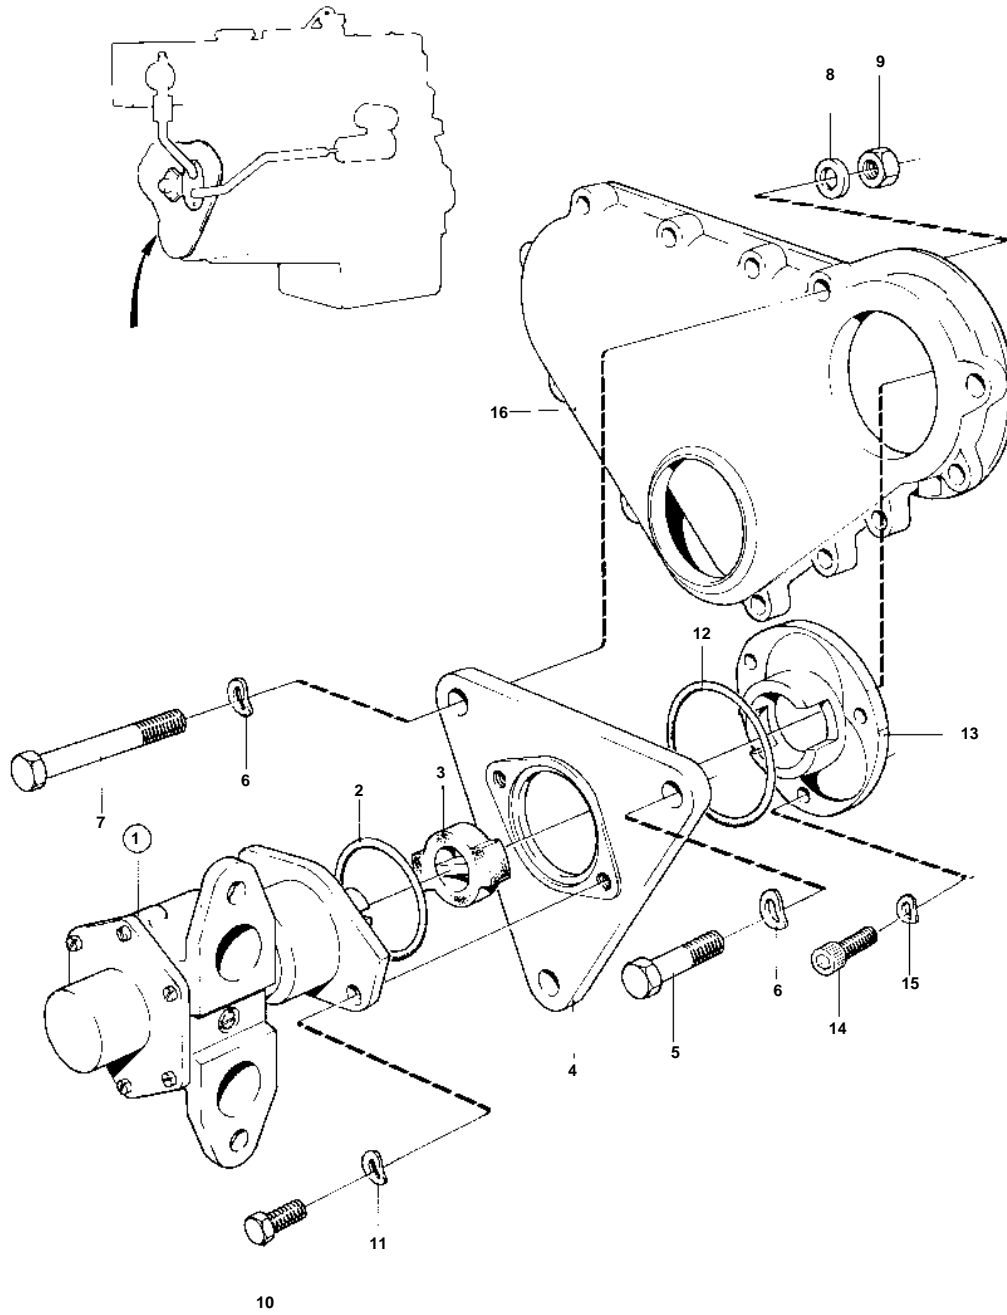

AQD21A, MD21A

3724

AQD21A, MD21A

REF	PART NO.	QTY	DESCRIPTION	SEE SEC.	NOTES
1	831178	1	Sea water pump, WATER PUMP		
				12779	
2	925066	1	O-ring		
3	831009	1	Cross piece		
4		1	Anchorage		
5	955318	1	Hexagon screw		L = 30 MM
	955317	1	Hexagon screw		L = 25 MM
6	941908	3	Spring washer		
7	955328	1	Hexagon screw		
8		1	Washer		
9	955783	1	Hexagon nut		
10	955271	2	Hexagon screw		
11	941906	2	Spring washer		
12	925256	1	O-ring		
13		1	Companion flange		SEE GROUP 2A
14	959219	3	Hex. socket screw		
15	941907	3	Spring washer		
16		1	TIMING GEAR COVER		SEE GROUP 2A